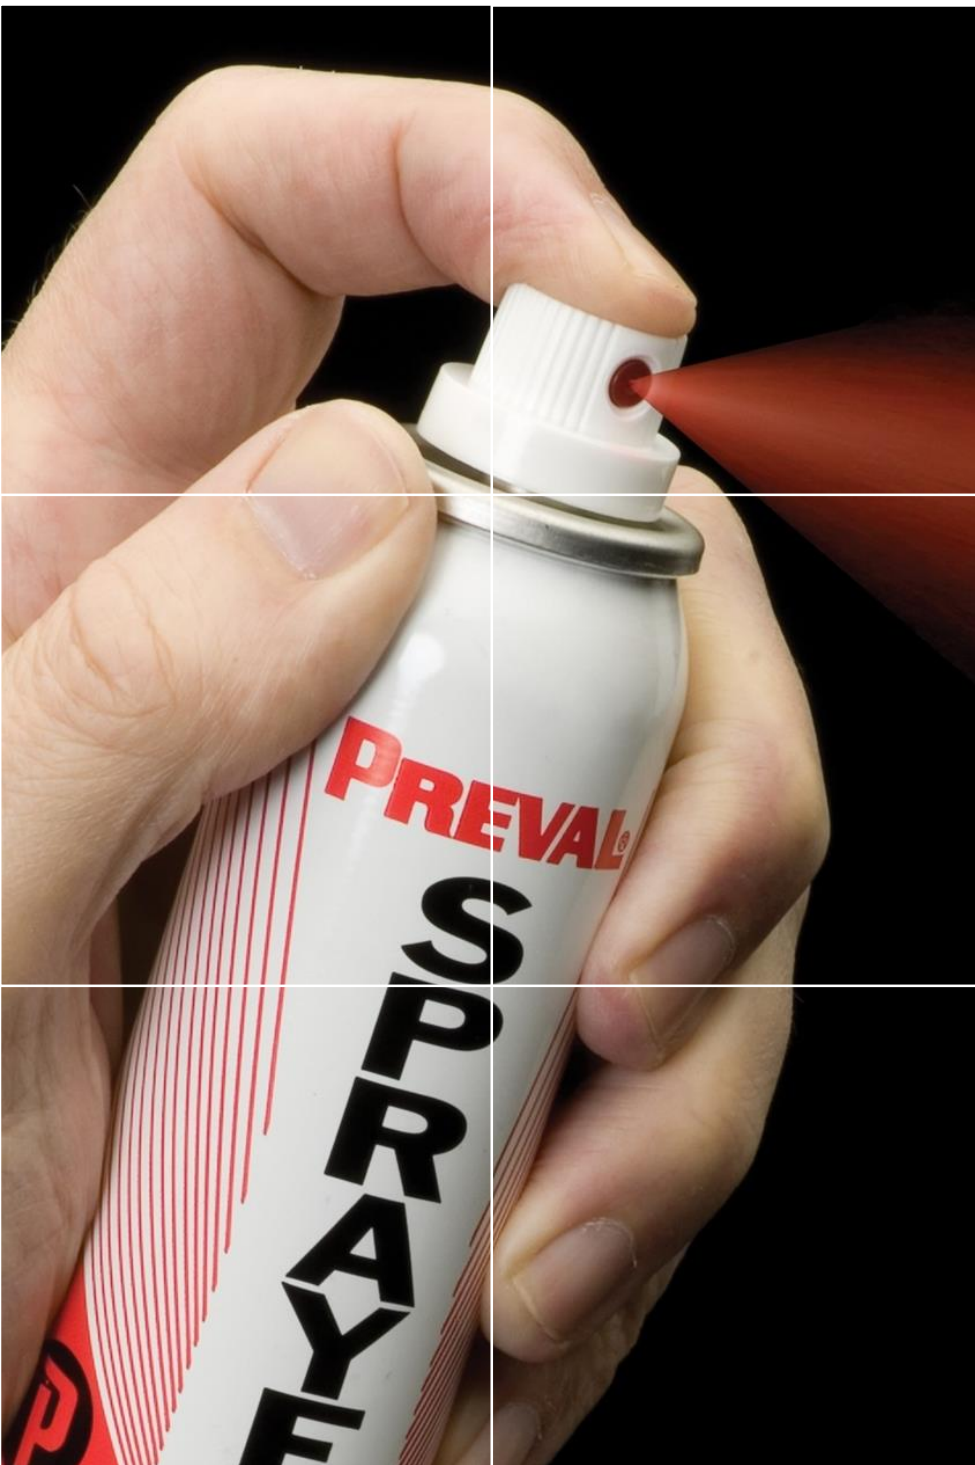

# Take The Pain Out Of Spraying

# PREVAL IT'S FAST..... Fill, Attach and Spray

## The Preval Spray System

The Preval Sprayer is a professional grade spray system that is good for countless applications. It's disposable, recyclable, easy to clean, and, best of all, no compressor is needed.